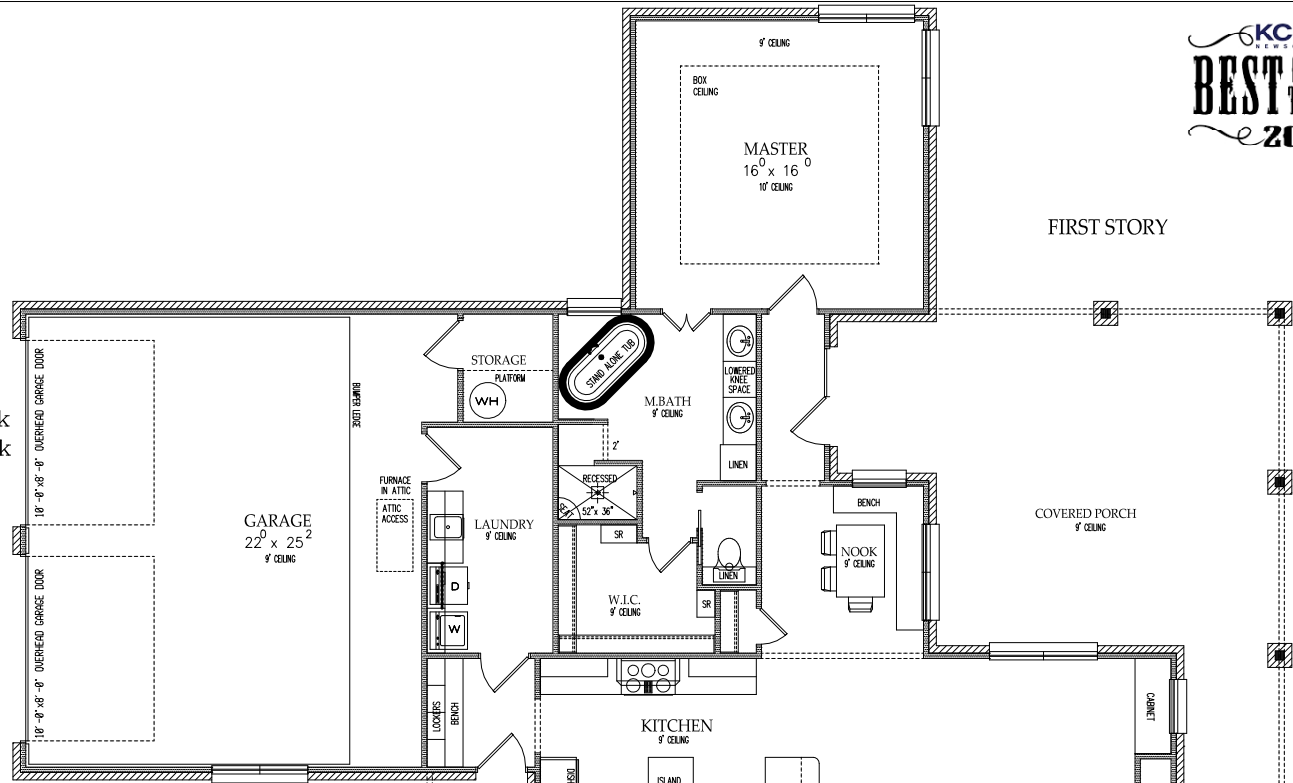

David Jordan Homes

Your dreams are in our plans

806-789-4147

davidjordanhomes.com

Rigler

2,028 1st Story Livable sq.ft. over brick
1,124 2nd Story Livable sq.ft. over brick
462 Basement sq.ft.
651 Garage & 1,015 Covered Porches

SECOND STORY